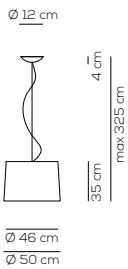

VELVET / diffusore INCLUSO /diffuser INCLUDED

Type	Article	Colours (lampshade)	Colour (Radial diffuser)	Source
SP	VEL 050 E27	BC ice white	BC white	E27 1 x Max 17,5W LED or 1 x Max 23W halogen
		BA ivory white	BW warm white	
		BL blue		
		MA brown		
		NE black		

CE IP20 +LED 220-240V_{AC}

example composition code SP VEL050E27 BC BC

Equivalent Sound Absorption Area (A) in m² per lamp

FREQUENCY	125 HZ	250 HZ	500 HZ	1000 HZ	2000 HZ	4000 HZ	8000 HZ	125-8000 HZ	500-2000 HZ
A	0,10	0,15	0,22	0,26	0,21	0,26	0,64	0,26	0,23